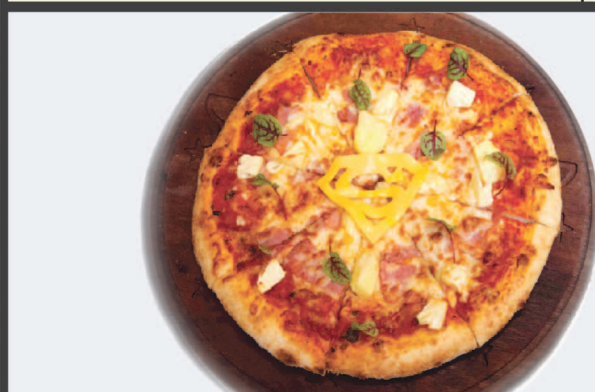

PZ2. LOIS & CLARK'S HAWAIIAN VACATION PIZZA
夏威夷假期披萨

LONG LIVE THE CLASSIC HAWAIIAN PIZZA! JUST THE PINEAPPLES, HONEY HAM, MELTED MOZZARELLA AND PARMESAN CHEESE

$ 23.0

MUST TRY
主厨推荐

SPICY
辣

VEGETARIAN
素食

CHEF'S Special RECIPE

ALL "CHEF'S SPECIAL RECIPE" DISHES ARE SERVED WITH SOUP-OF-THE-DAY.

AVAILABLE MON - FRI / AFTER 3PM 此促销只在周日午后三点提供
EXCLUDING WEEKENDS, PUBLIC HOLIDAYS AND EVE OF PUBLIC HOLIDAYS

ONLY AT $20