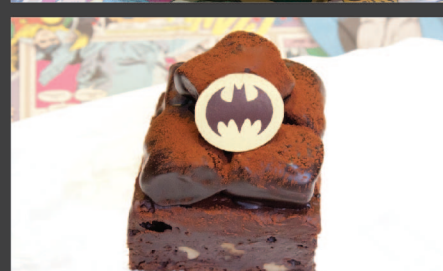

CK1. BATMAN GRITTY GOTHAM BROWNIE
布朗尼

$ 8.9