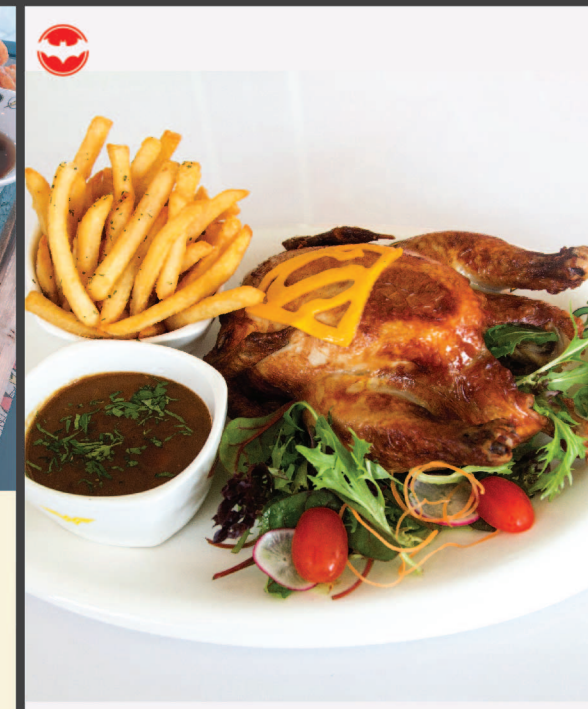

ET3. SMALLVILLE SPECIAL ROASTED CHICKEN

秘制酥香烤鸡

ROASTED SPRING CHICKEN WITH CAJUN SPICES, SERVED WITH SHOESTRING FRIES, MUSHROOM FRICASSEE SAUCE AND MESCLUN SALAD

$ 38.9