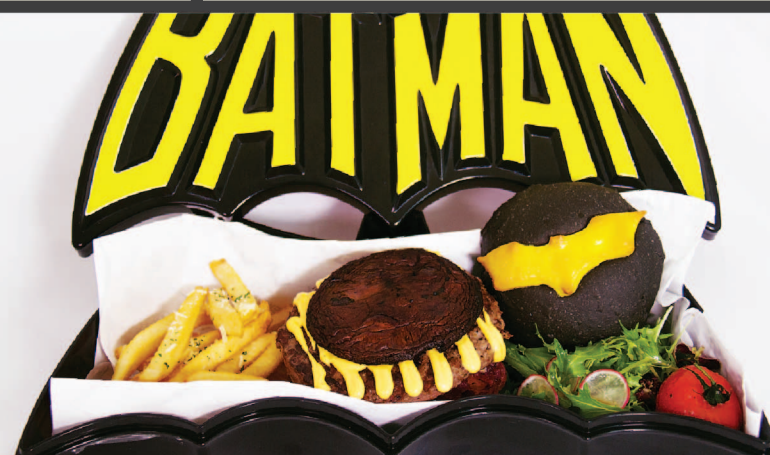

BG5. PLANET OA GREEN SPINACH BURGER 菠菜芝士汉堡
DEEP FRIED POLENTA WITH SPINACH PATTY AND CHEESE, SERVED WITH MESCLUN SALAD AND SHOESTRING FRIES

$ 24.9