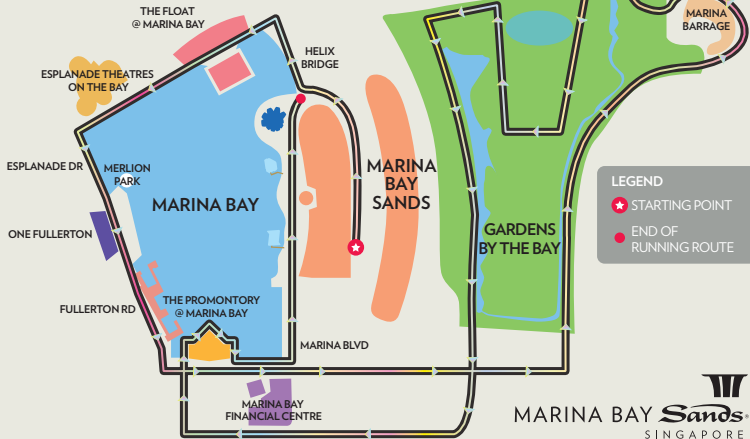

JOGGING MAP

MARINA BAY ROUTE (10KM)

JOGGING MAP

GARDENS BY THE BAY ROUTE (3.2KM & 5KM)

LEGEND

- ★ STARTING POINT
- END OF RUNNING ROUTE